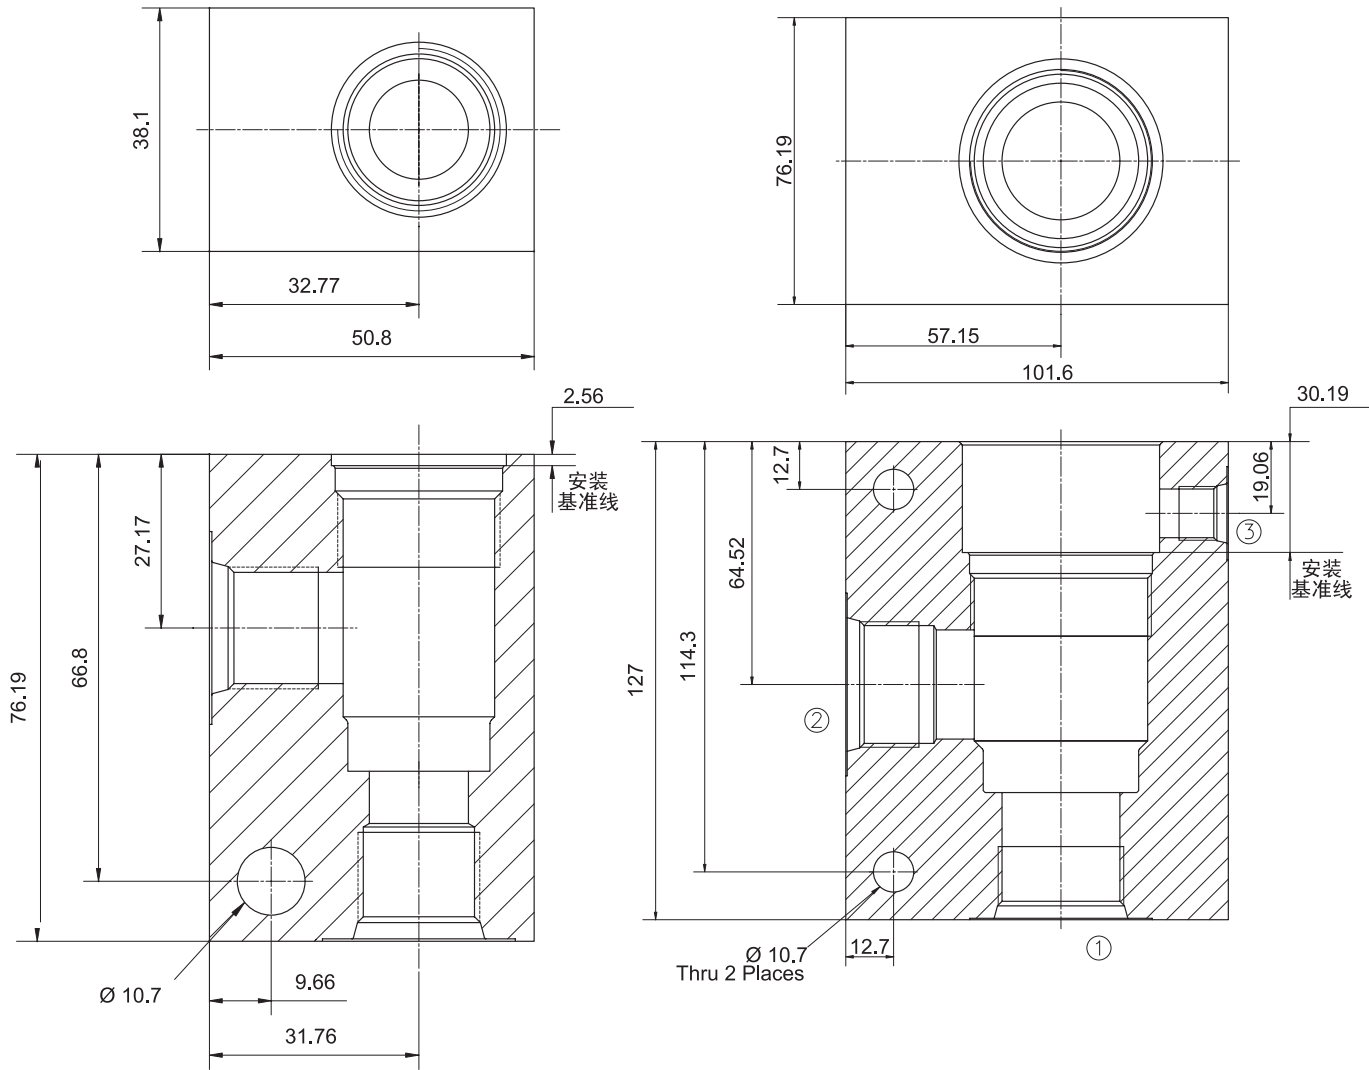

# 标准阀块

Series SUN T-3A / SUN T-19A Housings

Unit=Millimeters

SERIES T-3A HOUSINGS	
Part No.	Ports
LCAA	1/4" NPTF
LCAB	3/8" NPTF
LCAC	1/2" NPTF
LCAD	3/4" NPTF
LCAH	SAE4
LCAI	SAE6
LCAJ	SAE8
LCAK	SAE10
LCAL	SAE12
LCAT	G 1/4
LCAU	G 3/8
LCAV	G 1/2
LCAW	G 3/4

SERIES T-19A HOUSINGS		
Part No.	Port 1 & 2	Port 3
LKCE	1" NPTF	1/4" NPTF
LKCF	1 1/4" NPTF	1/4" NPTF
LKCM	SAE 16	SAE 6
LKCN	SAE 20	SAE 6
LKCX	G 1	G 1/4
LKCY	G1 1/4	G 1/4

Material	Operating Pressure	Part No.
Aluminum,6061-T6	210 bar (3000 psi)	****
Steel	350 bar (5000 psi)	****-S