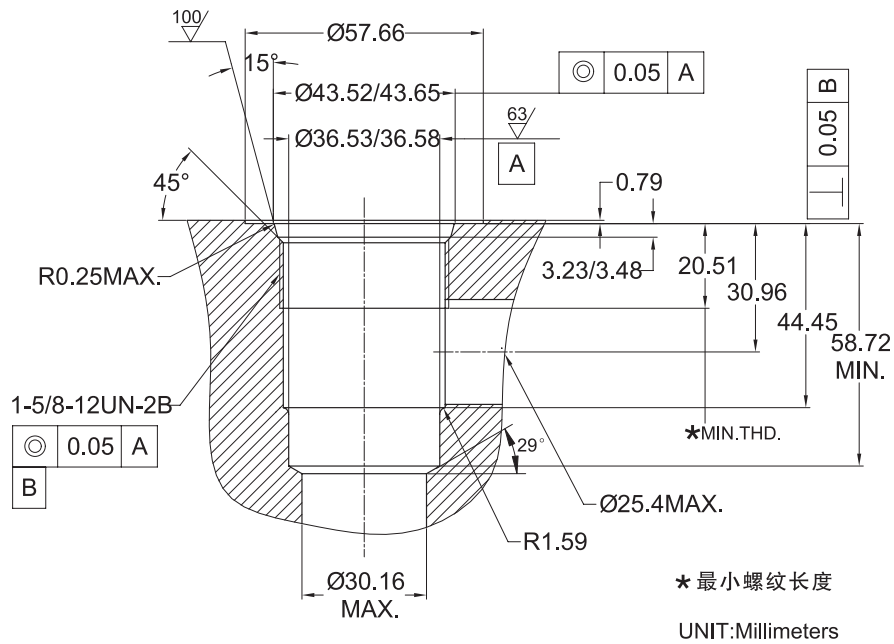

插孔 CAVITY

CAVITY:20-2

◎ 0.05 A 螺纹和所有直径同心度0.05mm
THREAD AND ALL DIAMETERS

* 最小螺纹长度
UNIT: Millimeters

CAVITY: SUN T-163A