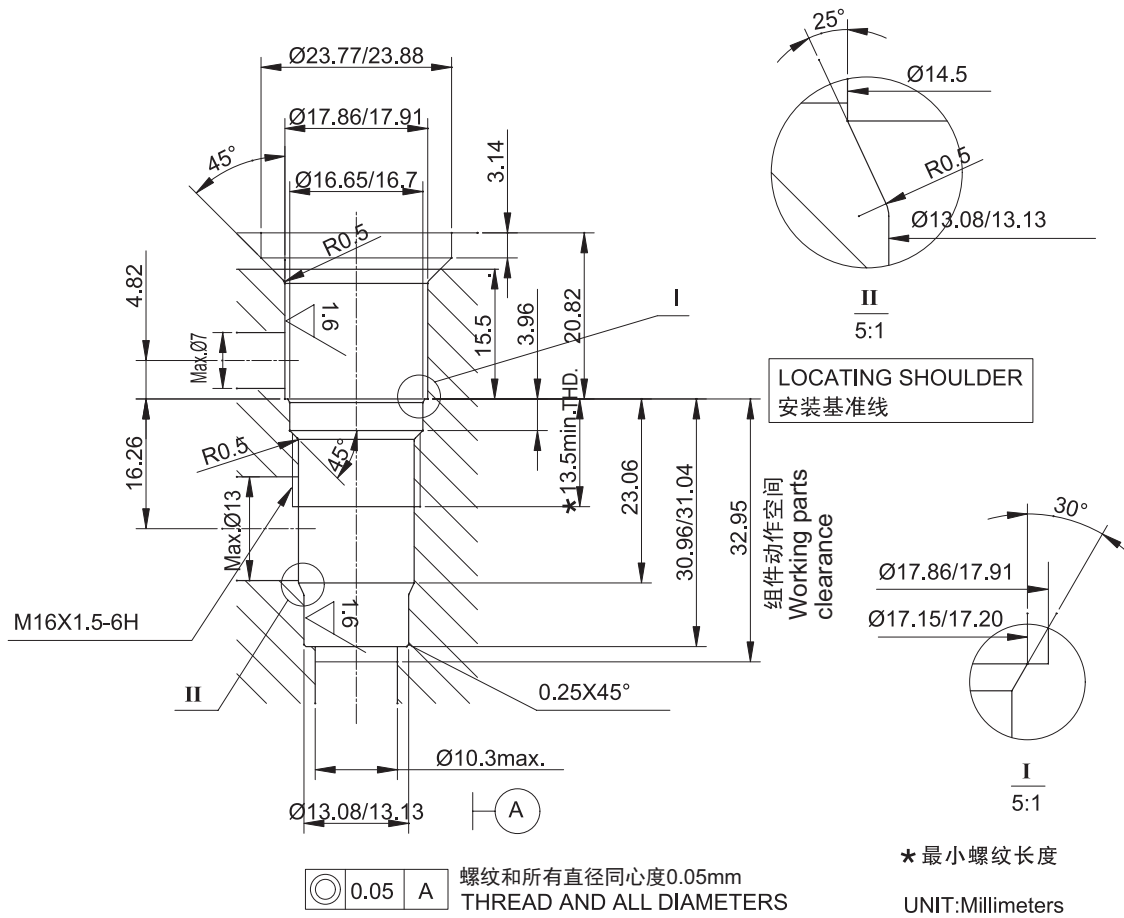

插孔 CAVITY

CAVITY:20-2

◎ 0.05 A 螺纹和所有直径同心度0.05mm
THREAD AND ALL DIAMETERS

* 最小螺纹长度
UNIT: Millimeters

CAVITY: SUN T-163A